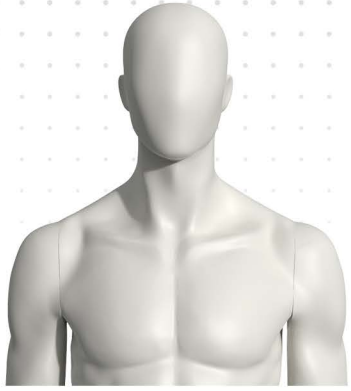

PA523

PA523