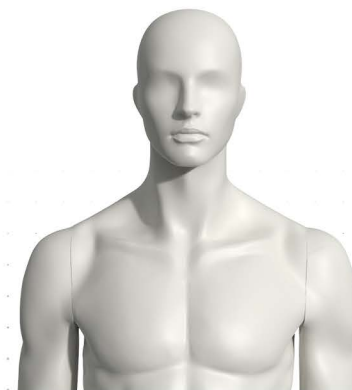

PA523

PA50

PA526

PA530

PA524

PA700

PA541