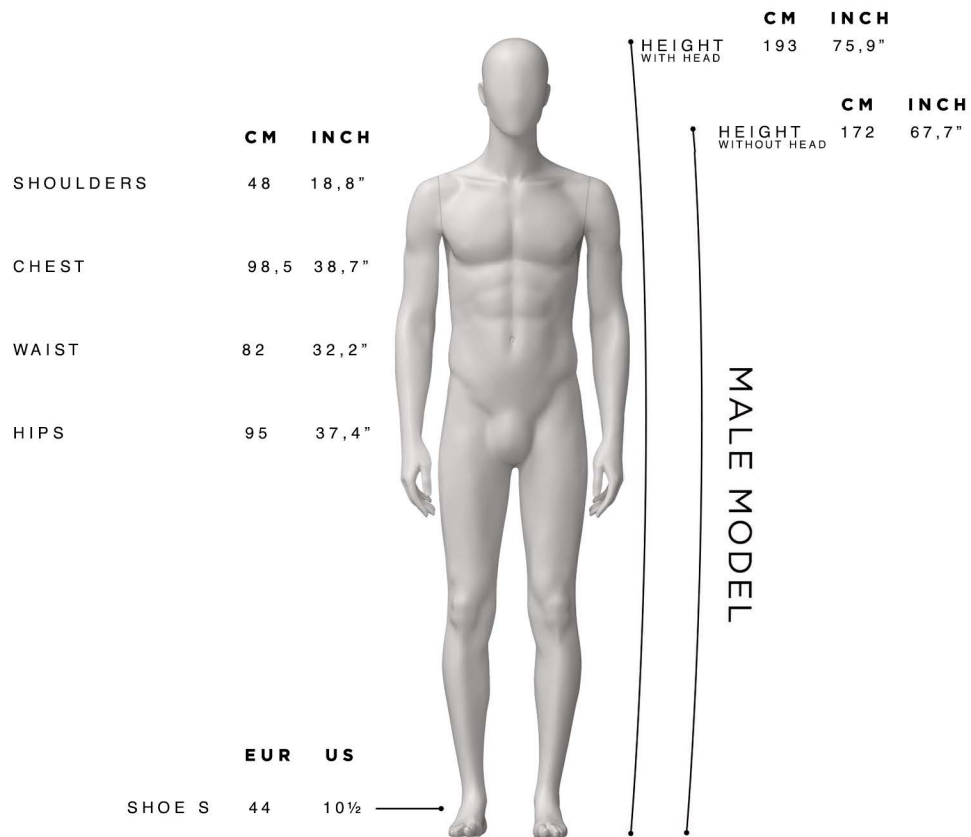

Learn more about this collection

CM 131

CM 132