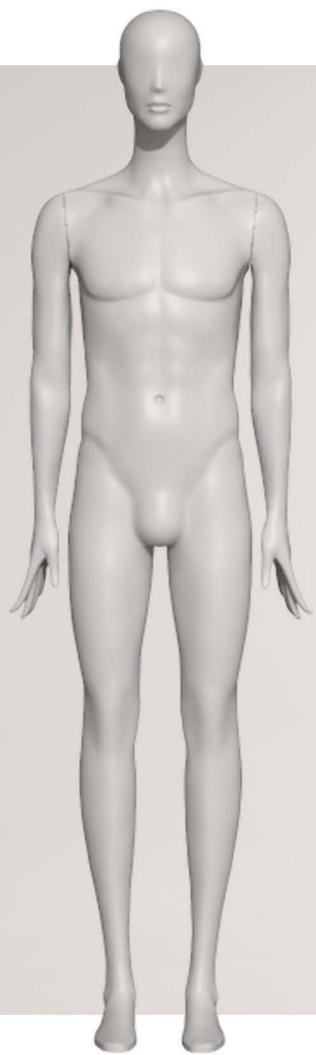

EL2212

EL2213

EL2214

	CM	INCH
HEIGHT: TOP OF THE HEAD	199	78"
HEADLESS:	183	72"
SHOULDERS:	44	17"
CHEST:	96	37"
WAIST:	76	30"
HIPS:	95	37"
SHOES:	44 EUR	10½ USA

Learn more about this collection

EL221

EL222

EL223