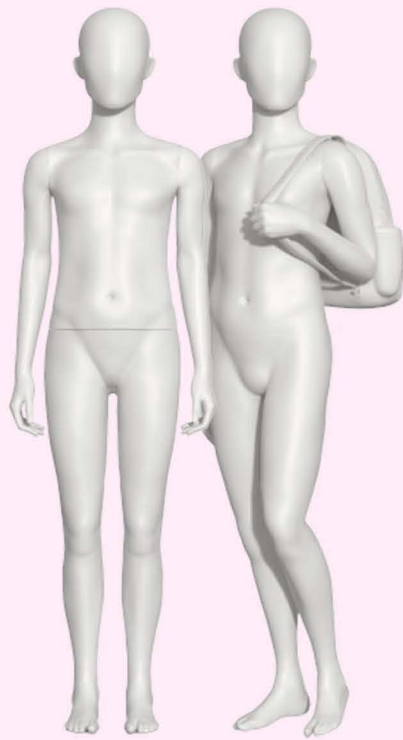

6 years

height: 126 cm

bust: 62 cm

wdist: 52 cm

hips: 66 cm

*

CKD3062 CKD3061*