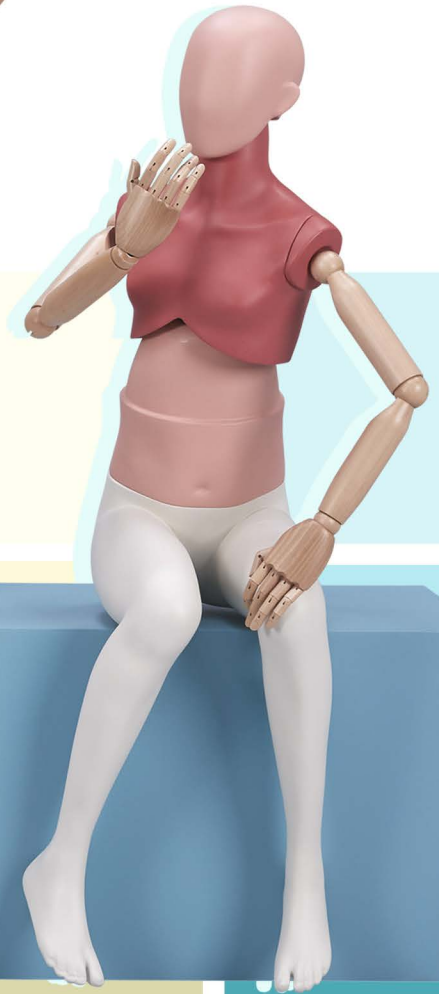

FX3084 | COR482

18 months | 2 years

height: 46 | 93 cm

bust 43 | 52 cm

wdist: 40 | 46 cm

hips: N/C | 53 cm

*

CKD3000