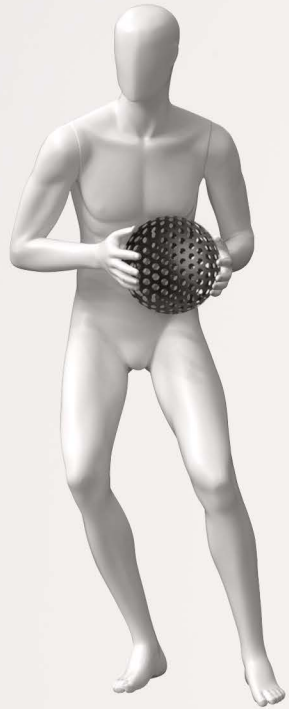

*DN212 accessory **not included**
*DN214 accessories **included**

*DN215

*DN216

*IV2105

IV2106

EXMRUN

	EUR	US
HEIGHT WITH HEAD	180 _{cm}	70"
HEIGHT WITH HEAD	172 _{cm}	61"
SHOULDERS	36 _{cm}	14"
CHEST	85 _{cm}	33"
WAIST	66 _{cm}	25"
HIPS	86 _{cm}	33"

	EUR	US
HEIGHT WITH HEAD	181 _{cm}	71"
HEIGHT WITHOUT HEAD	156 _{cm}	61"
SHOULDERS	42 _{cm}	16"
CHEST	95 _{cm}	37"
WAIST	75 _{cm}	29"
HIPS	94 _{cm}	36"

EXFRUN

CM INCH
180 70"

CM INCH
65 25"

*EXMSPORT2

CM INCH
183 72"