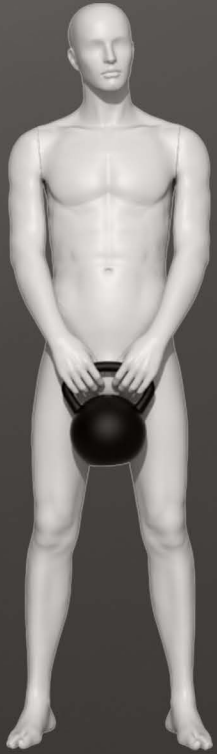

SM141

SHOULDERS

59,5 CM
23,4 INCH

CHEST

98 CM
38,5 INCH

WAIST

78 CM
30,7 INCH

HIPS

96 CM
37,7 INCH

SHOES

44 EUR 10½ US

SM142

SM143

SM144

*SM142 accessory **included**

Learn more about this collection