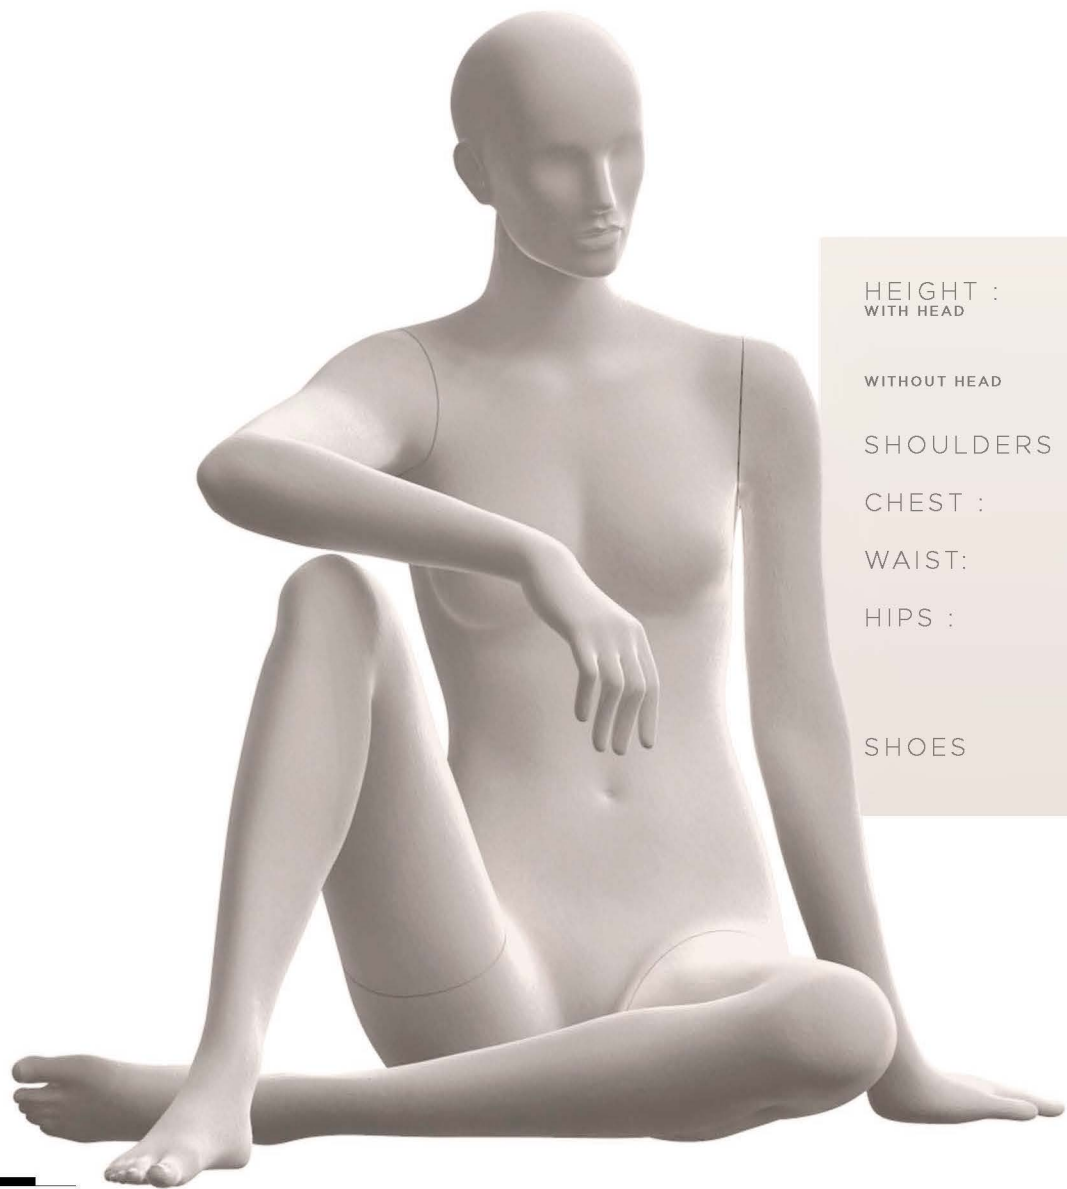

CMR1309

CMR1312

CMR1313

CMR1314

CMR1316

CMR1318

	CM	INCH
HEIGHT : WITH HEAD	182	73"
WITHOUT HEAD	172	68"
SHOULDERS :	47	18"
CHEST :	81.5	32"
WAIST:	62	24"
HIPS :	90	35"
SHOES	39 EUR	8 USA

CMR1315