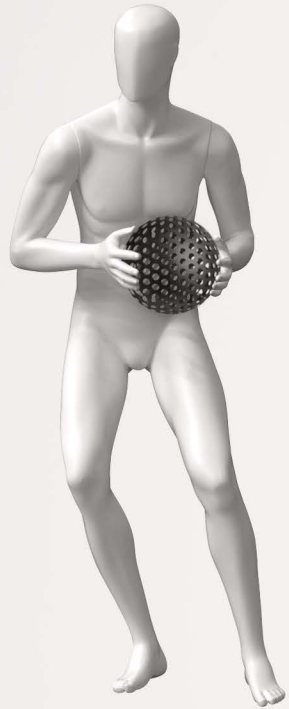

*DN216

*IV2105

IV2106

EXMRUN

	EUR	US
HEIGHT WITH HEAD	180 _{cm}	70"
HEIGHT WITH HEAD	172 _{cm}	61"
SHOULDERS	36 _{cm}	14"
CHEST	85 _{cm}	33"
WAIST	66 _{cm}	25"
HIPS	86 _{cm}	33"

	EUR	US
HEIGHT WITH HEAD	181 _{cm}	71"
HEIGHT WITHOUT HEAD	156 _{cm}	61"
SHOULDERS	42 _{cm}	16"
CHEST	95 _{cm}	37"
WAIST	75 _{cm}	29"
HIPS	94 _{cm}	36"

CM INCH
180 70"

CM INCH
65 25"

*EXMSPORT2

CM INCH
183 72"

CM INCH
150 59"

*EXMSPORT1

*152, 153 e 154 accessories **not included**

CM 150
INCH 59"