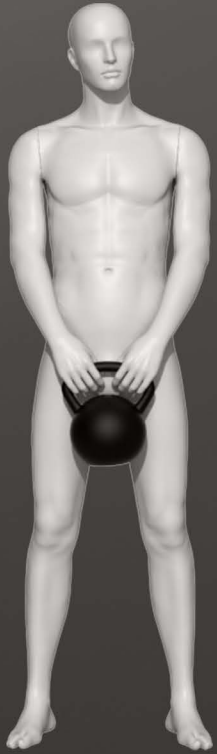

SM142

*SM142 accessory **included**

Learn more about this collection