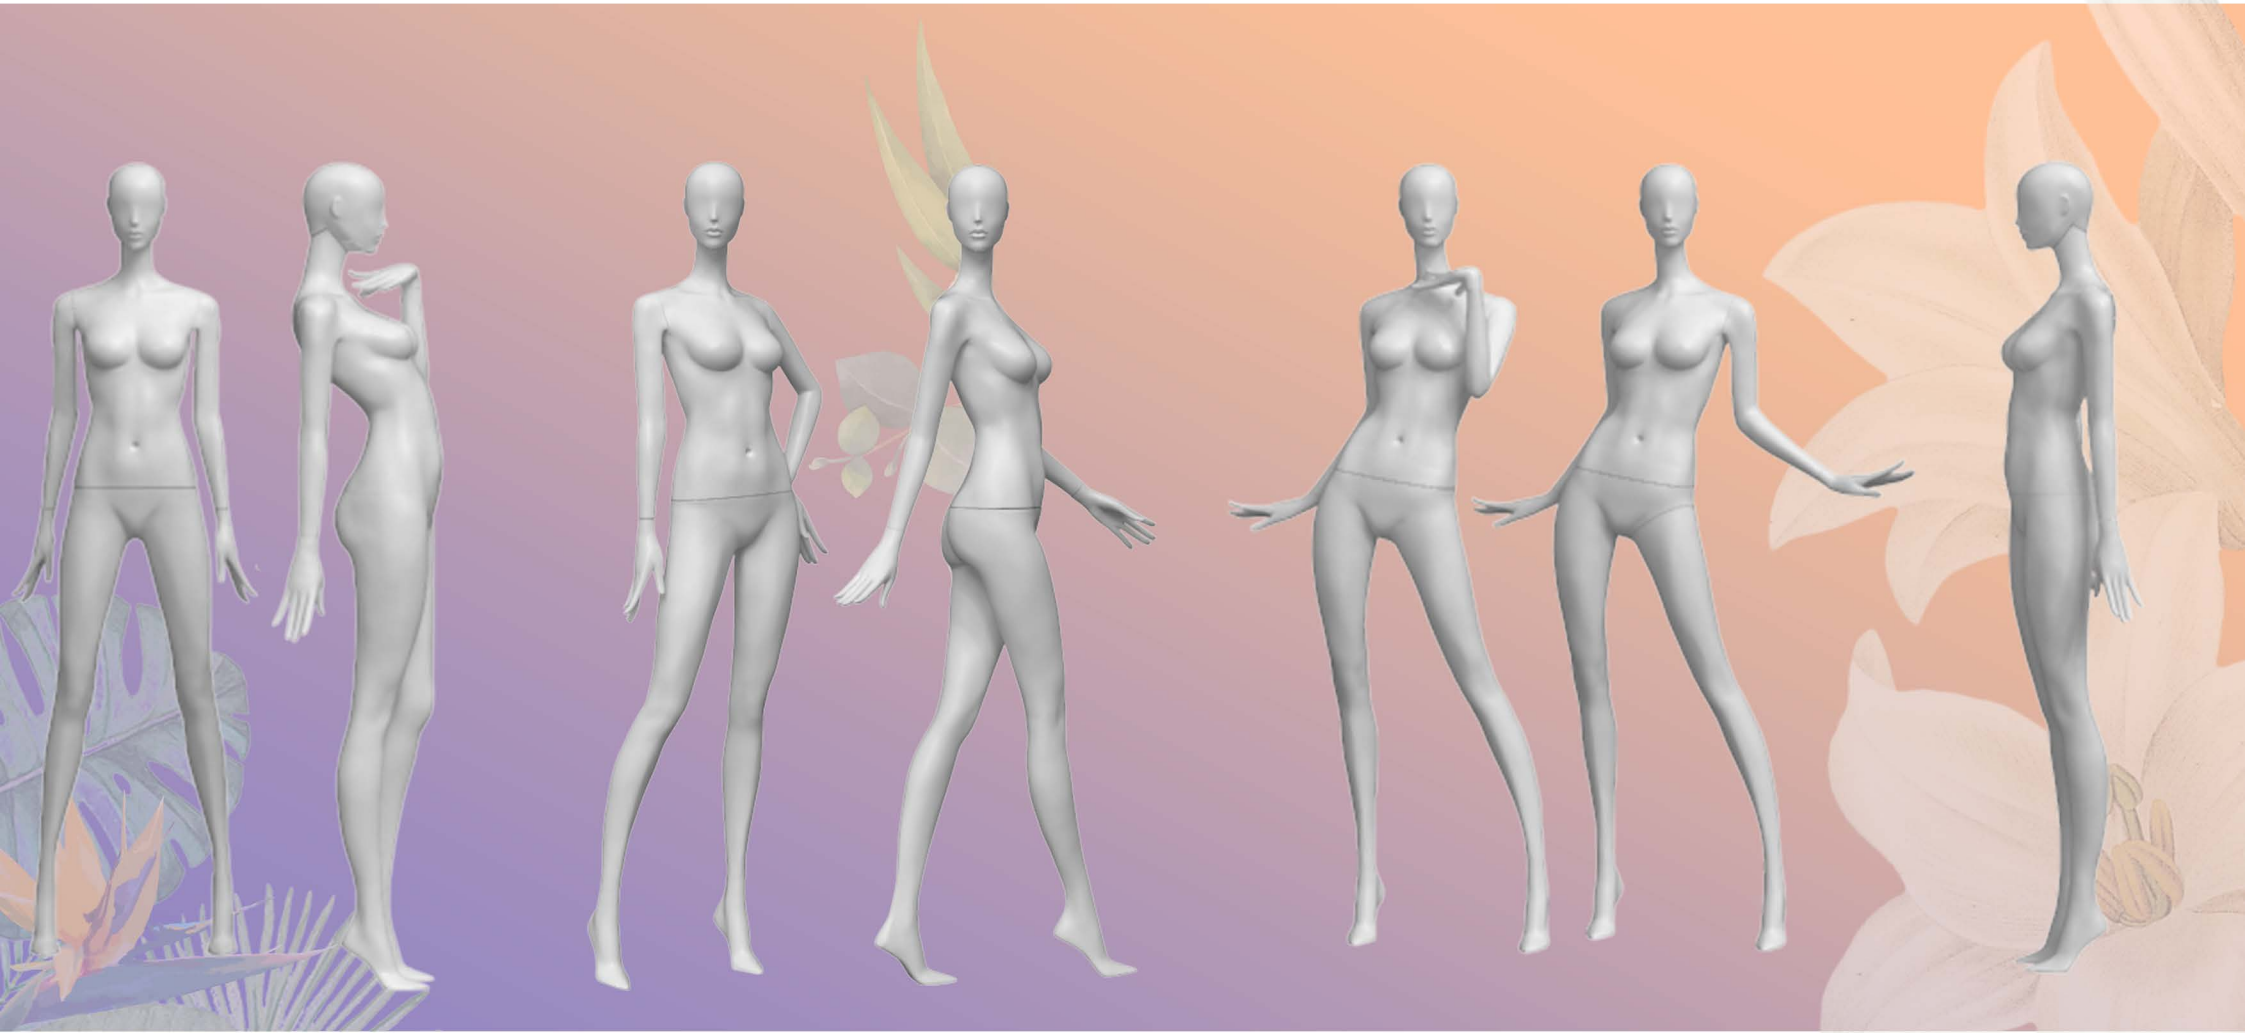

# ELLA COLLECTION

---

Fluidity in movements and striking features that define the identity of an original personality.

EL2202

EL2206

EL2203

EL2204

EL2207

EL2205

EL2201

	CM	POL
HEIGHT: TOP OF THE HEAD	188	74"
HEADLESS:	173	68"
SHOULDERS	45	17"
CHEST:	84	33"
WAIST:	61	24"
HIPS:	90	25"
SHOES:	37 BR	6 USA

EL2201

EL2202

EL2203

EL2204

EL2205