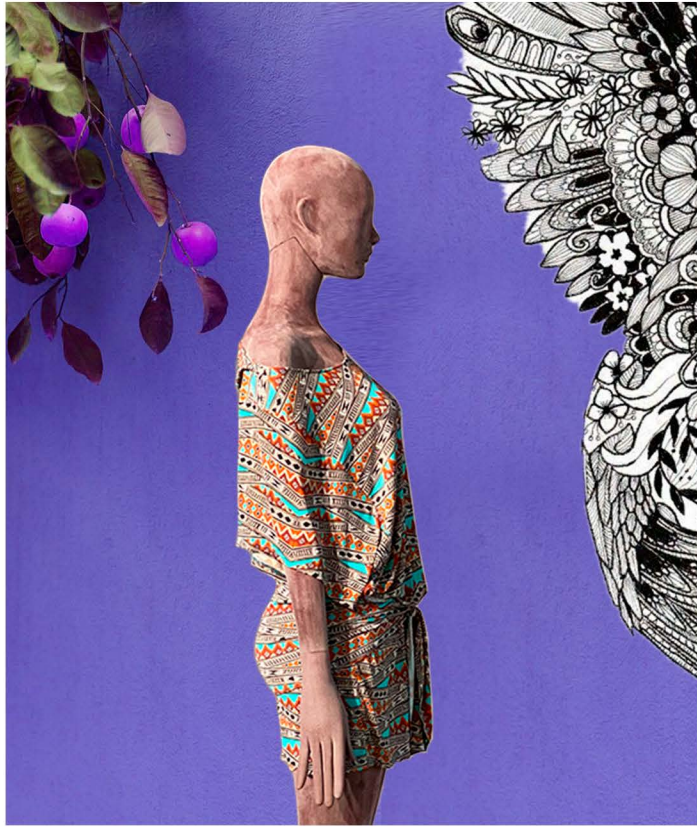

# ELLA COLLECTION

---

Fluidity in movements and striking features that define the identity of an original personality.

EL2202

EL2206

EL2203

EL2204

EL2207

EL2205

EL2201

	CM	POL
HEIGHT: TOP OF THE HEAD	188	74"
HEADLESS:	173	68"
SHOULDERS	45	17"
CHEST:	84	33"
WAIST:	61	24"
HIPS:	90	25"
SHOES:	37 BR	6 USA

EL2201

EL2202

EL2203

EL2204

EL2205