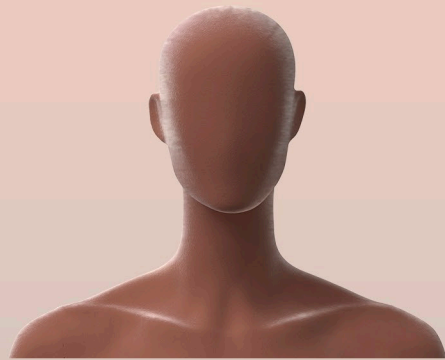

PREVIEW COLLECTION

EL221

EL221

BMEL221

	CM	POL
HEIGHT: TOP OF THE HEAD	199	78"
HEADLESS	183	72"
SHOULDERS:	44	17"
CHEST:	96	37"
WAIST:	76	30"
HIPS:	95	37"
SHOES:	42 BR	10½ USA

PA221

PA523

PA220