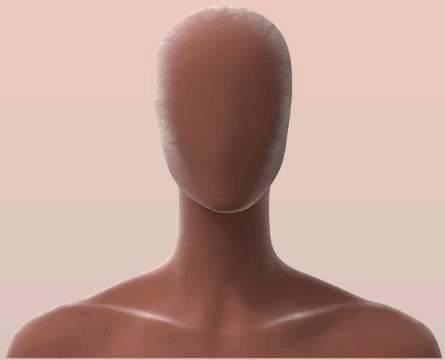

PREVIEW COLLECTION

EL221

EL221

BMEL221

	CM	POL
HEIGHT: TOP OF THE HEAD	199	78"
HEADLESS	183	72"
SHOULDERS:	44	17"
CHEST:	96	37"
WAIST:	76	30"
HIPS:	95	37"
SHOES:	42 BR	10½ USA

PA221

PA523

PA220