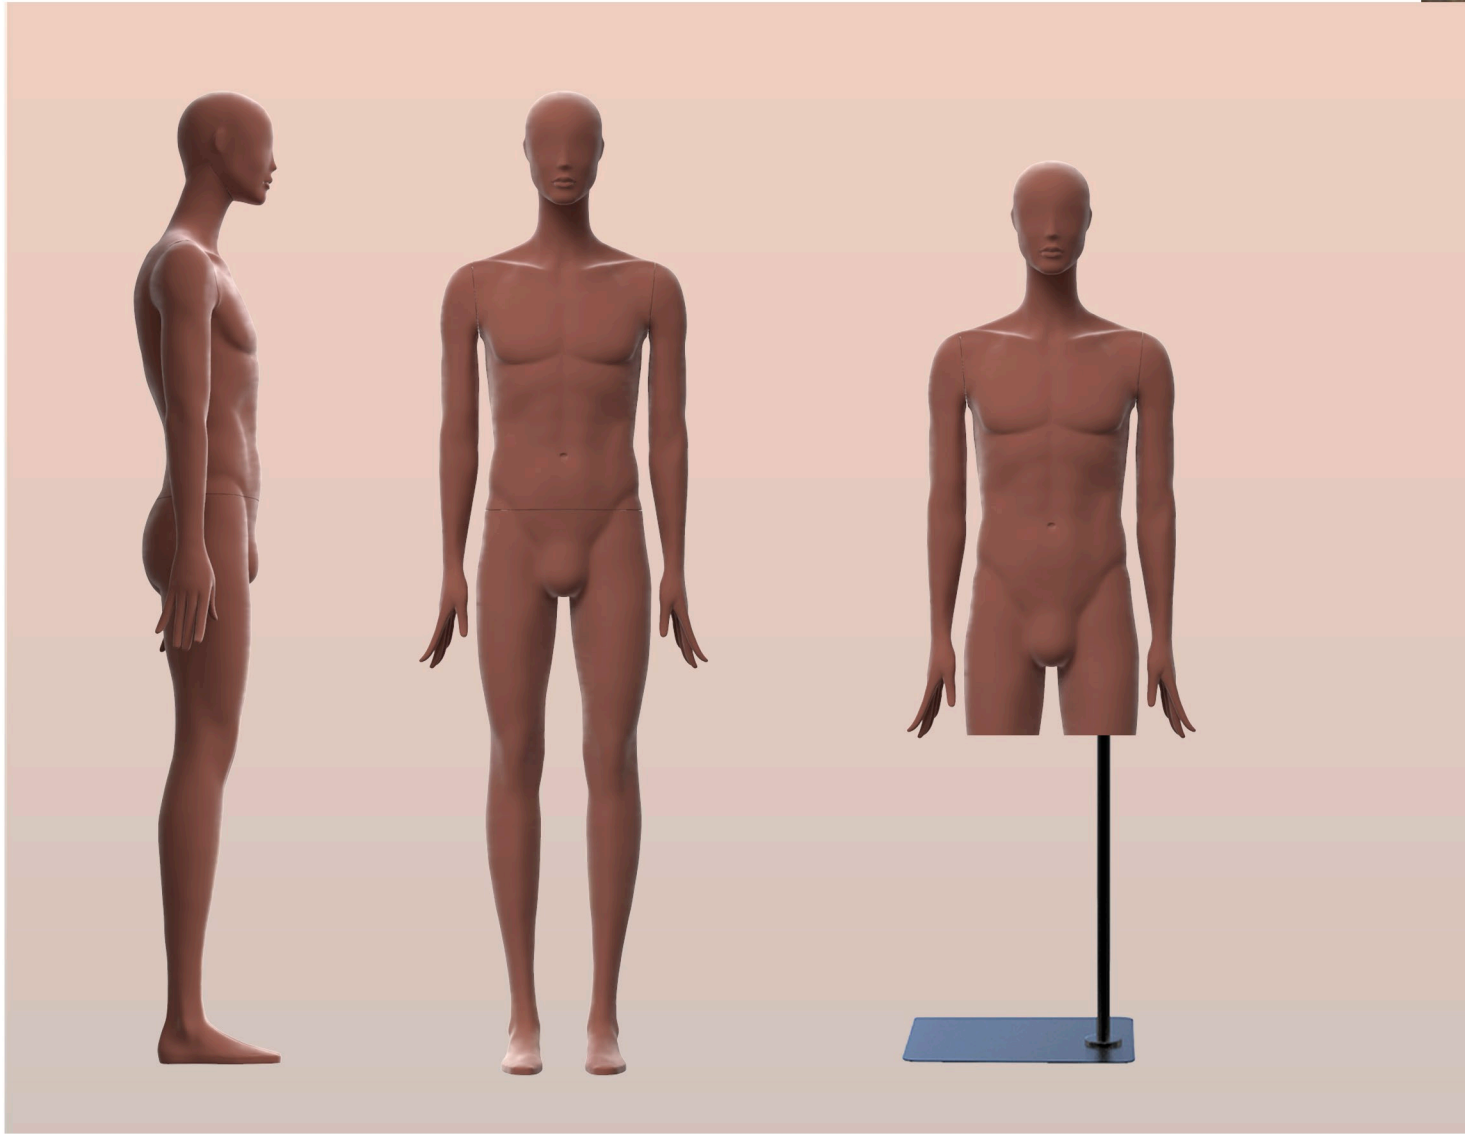

PREVIEW COLLECTION

EL221

EL221

BMEL221

	CM	POL
HEIGHT: TOP OF THE HEAD	199	78"
HEADLESS	183	72"
SHOULDERS:	44	17"
CHEST:	96	37"
WAIST:	76	30"
HIPS:	95	37"
SHOES:	42 BR	10½ USA

PA221

PA523

PA220