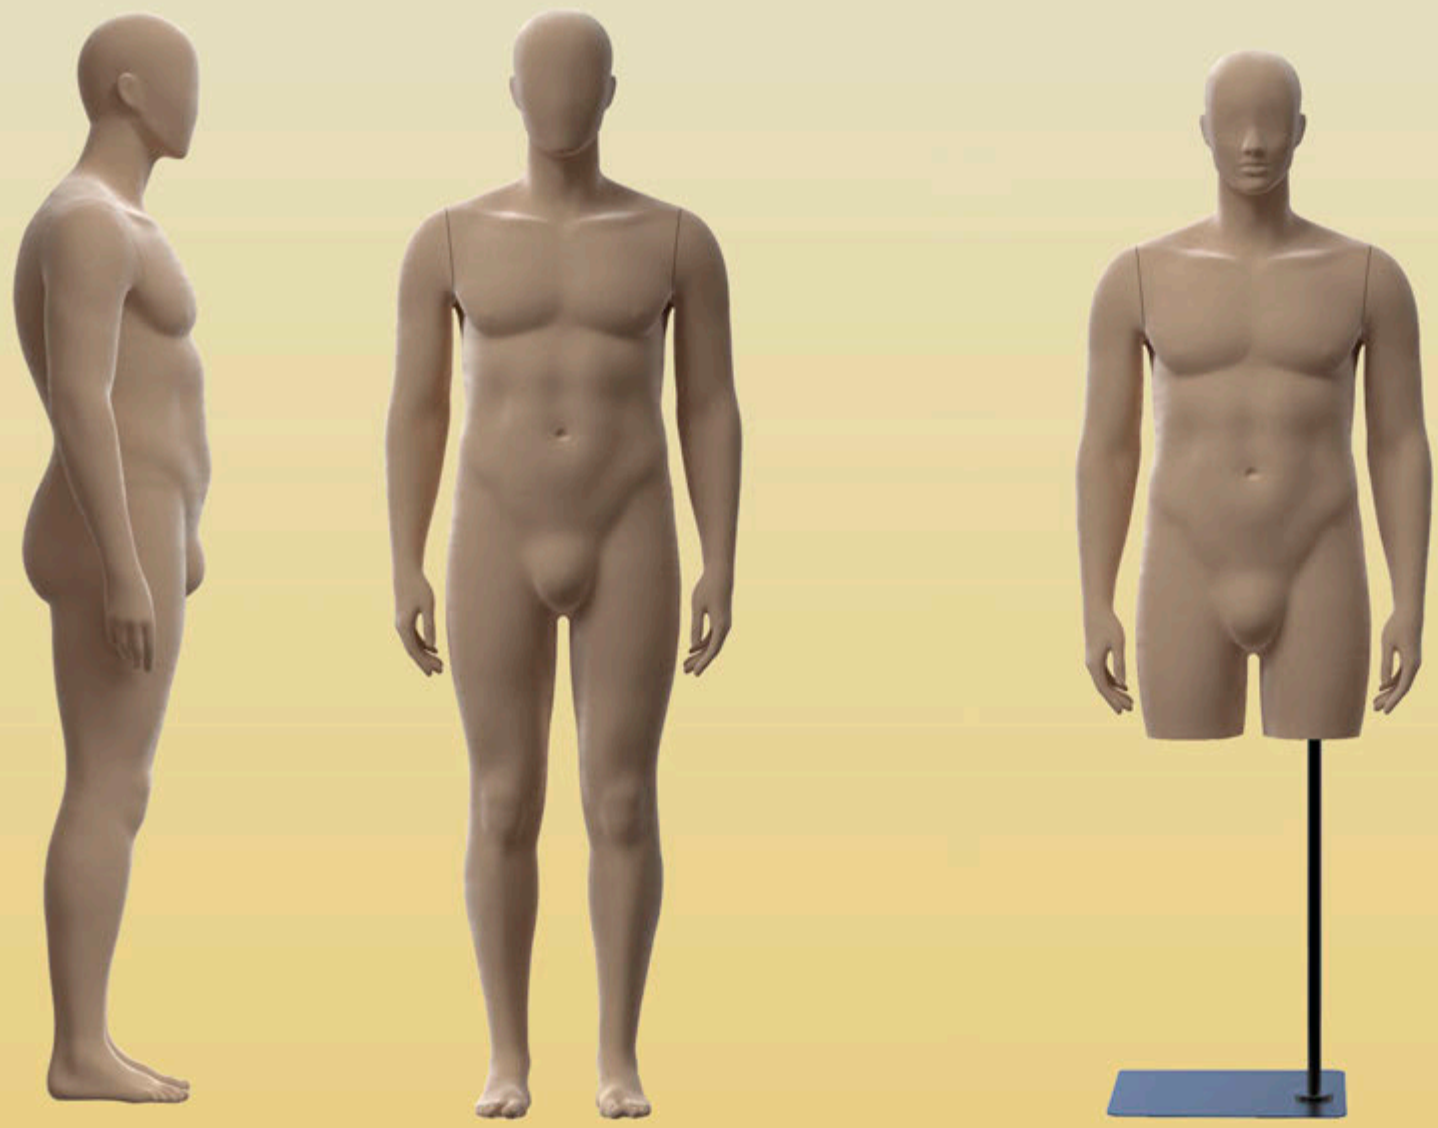

**D  
O  
N**

**collection**

Contours that reveal the essence of originality.

|           | BR     | US  |
|-----------|--------|-----|
| HEIGHT    | 194 cm | 76" |
| HEADLESS  | 176 cm | 69" |
| SHOULDERS | 65 cm  | 25" |
| CHEST     | 121 cm | 47" |
| WAIST     | 101 cm | 40" |
| HIPS      | 117 cm | 46" |